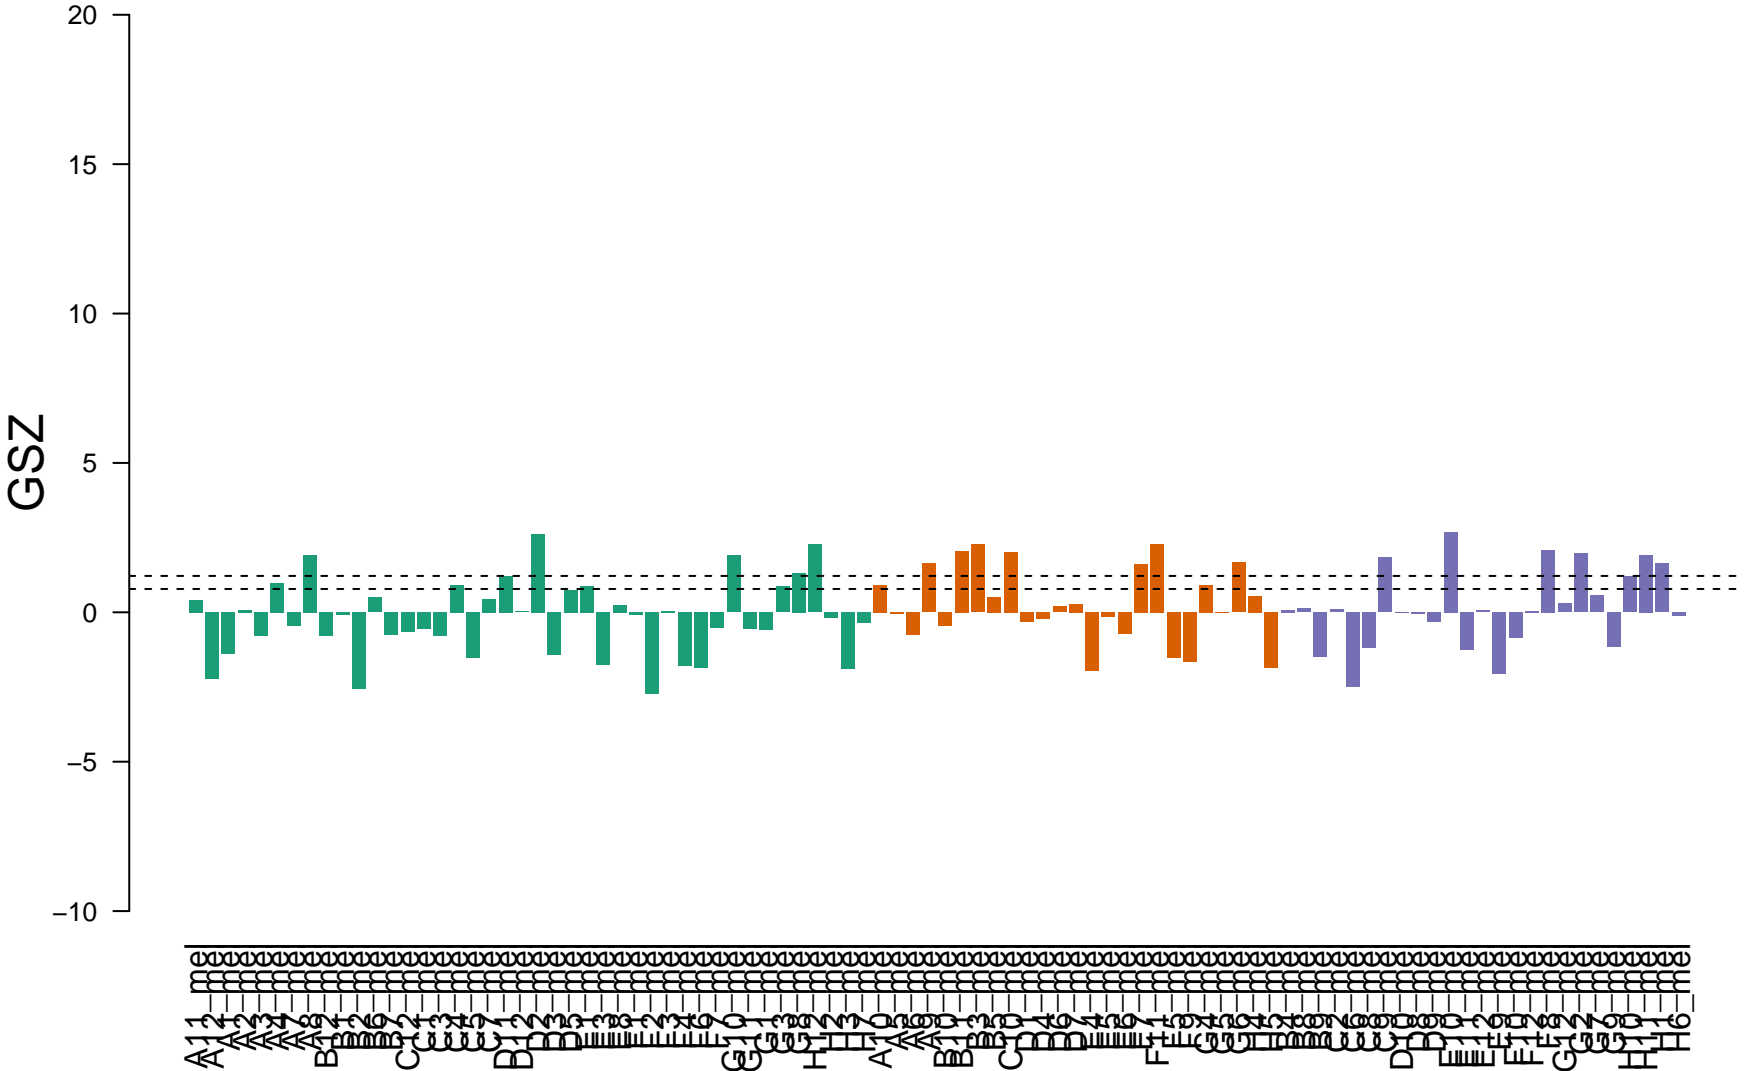

KEGG_VIBRIO_CHOLERAE_INFECTION

■ on
■ -
□ off

KEGG_VIBRIO_CHOLERAEE_INFECTION

Enrichment in overexpression spots

Enrichment in kMeans clusters