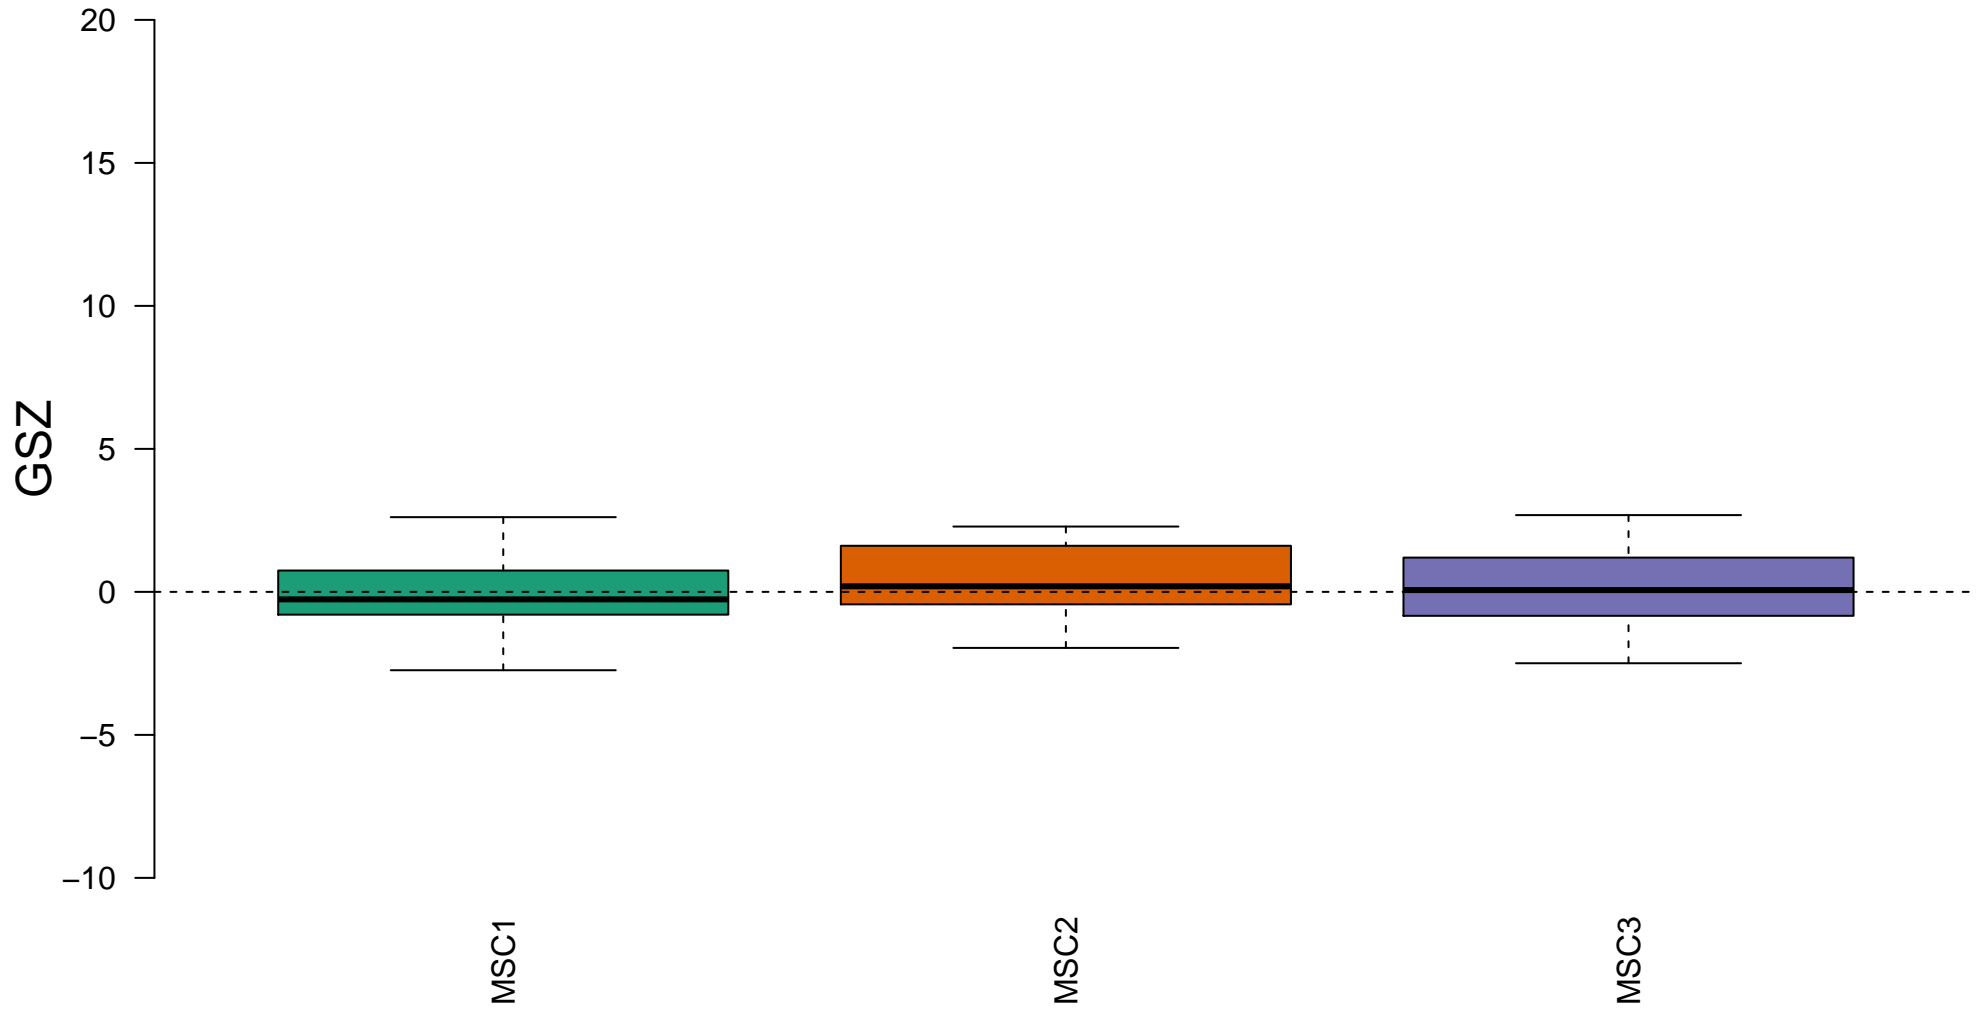

KEGG_VIBRIO_CHOLERAE_INFECTION

■ on
■ -
□ off

KEGG_VIBRIO_CHOLERAEE_INFECTION

Enrichment in overexpression spots

Enrichment in kMeans clusters