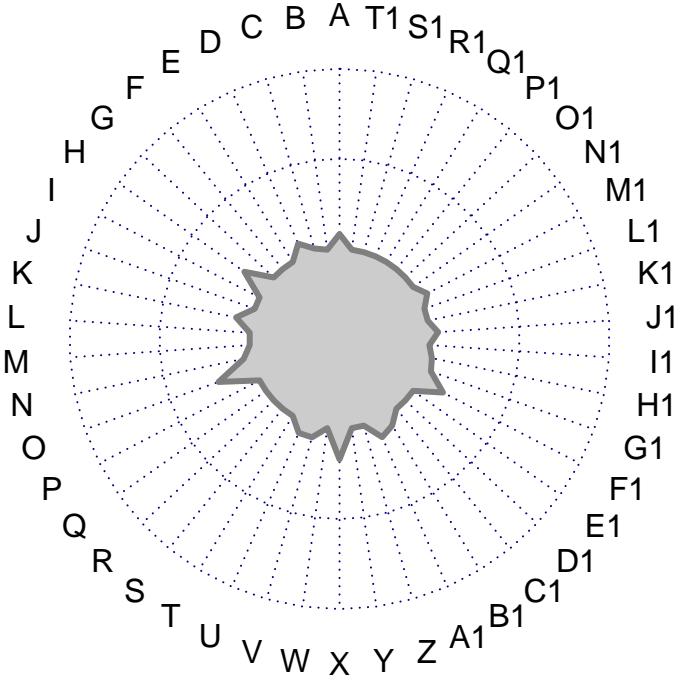

KEGG_VIBRIO_CHOLERAE_INFECTION

■ on
■ -
□ off

KEGG_VIBRIO_CHOLERAEE_INFECTION

Enrichment in overexpression spots

Enrichment in kMeans clusters